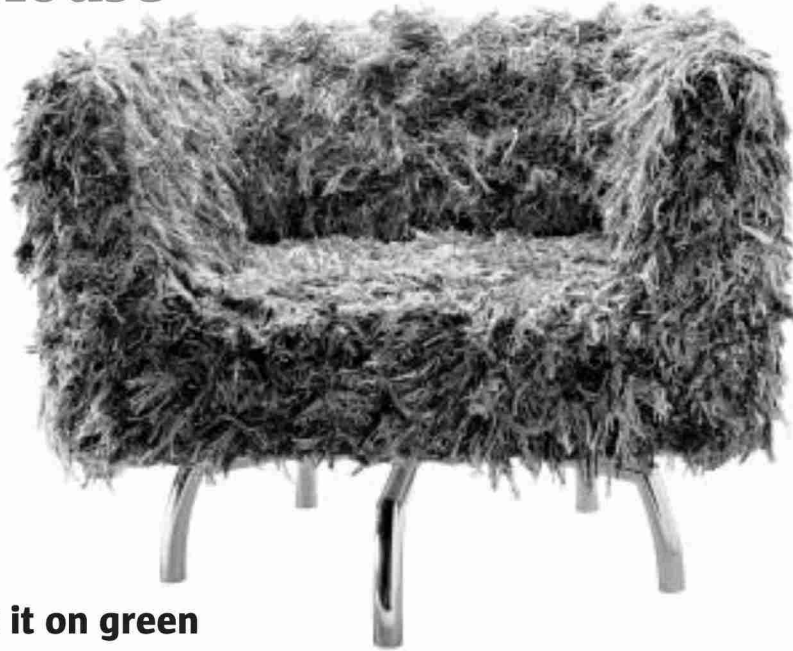

InHouse

Park it on green

The eco-chic trend in home furnishings moves forward this spring with European design luminary **Jean-Marie Massaud's** new collection for **Environment Furniture**, the California company known for using reclaimed woods and repurposed fabrics. The pieces conceived by Massaud will have an artful, contemporary flair. "Sustainability is an investment in quality, competence and timelessness," the designer said in a statement about his new collection, which will be officially unveiled in April at the International Furniture Fair of Milan. *Environment Furniture is represented in the Denver-area by Ashley Campbell Inc. (262 Fillmore St., 303-996-6195, ashleycampbell.com) and D'Amore Interiors (9500 W. 49th Ave., Wheat Ridge, 303-422-8704, damoreinteriors.com).* *Environment's Giramundo Swivel Chair, \$2,595, is pictured here. To inquire about other pieces and prices, visit environmentfurniture.com or call 866-981-3976.*

Don't space out doggie duties

Coloradans love their dogs, but even the most devoted animal lover may occasionally lose track of feeding and walking schedules. Enter **Dog-e-Minder**, a company that makes simple, easy-to-use products to assist pet owners with everyday tasks. Especially apropos for people caring for aging or sick pets, the Dog-e-Minder key chain is a digital device that records when an animal was last walked, fed or received medication. It's also helpful for training or for assisting pet-sitters/walkers. \$19.95 at dogeminder.com.